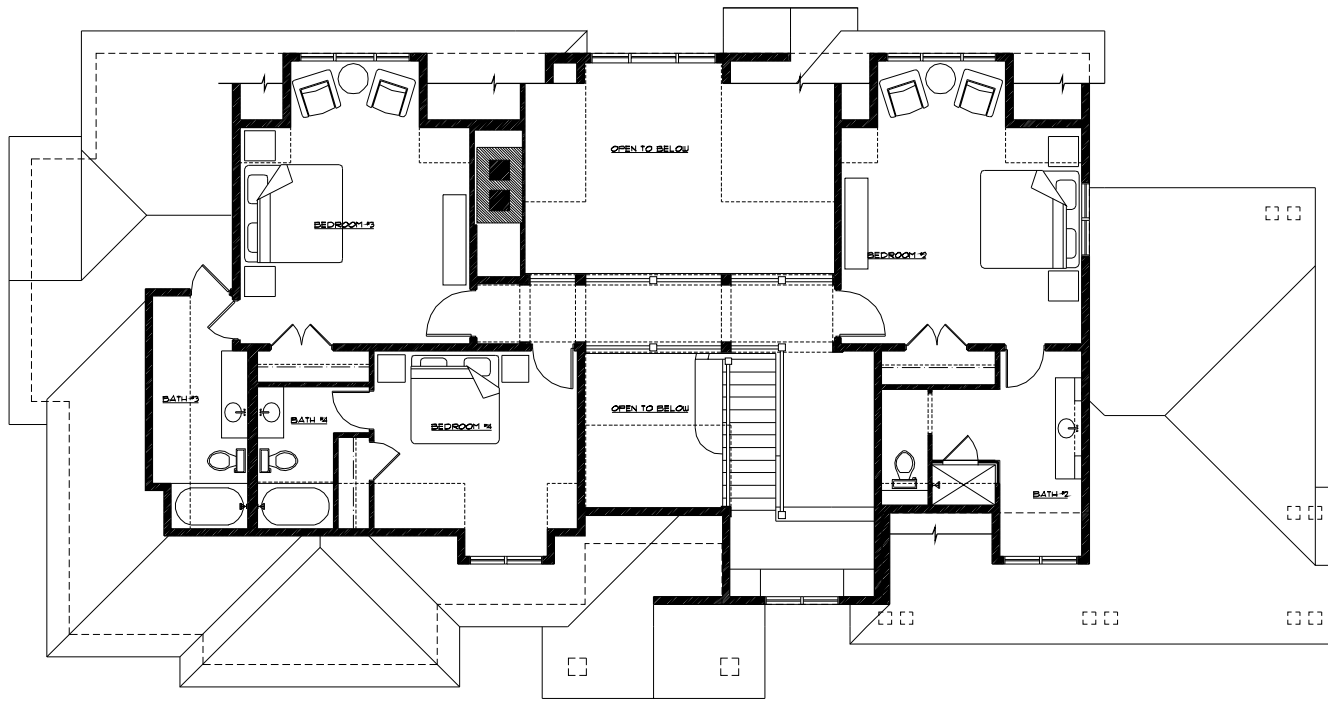

6 FIRST FLOOR PLAN

1/4" = 1' - 0"

McCONNELL AND EWING
ARCHITECTS, INC.
7710 SHAWNEE RUN ROAD
CINCINNATI, OHIO 45243
513-271-4404 FAX 513-271-4408

A NEW RESIDENCE
at The Celebration Sporting Club
LOT #66 - THE RIDGES
WHITE SULPHUR SPRINGS WEST VIRGINIA

0451 4/13/08

SECOND FLOOR PLAN

1/4"=1'-0"

McCONNELL AND EWING
ARCHITECTS, INC.

7710 SHAWNEE RUN ROAD
CINCINNATI, OHIO 45243
513-271-4404 FAX 513-271-4408

A NEW RESIDENCE
at The Celebration Sporting Club

LOT #66 - THE RIDGES
WHITE SULPHUR SPRINGS WEST VIRGINIA